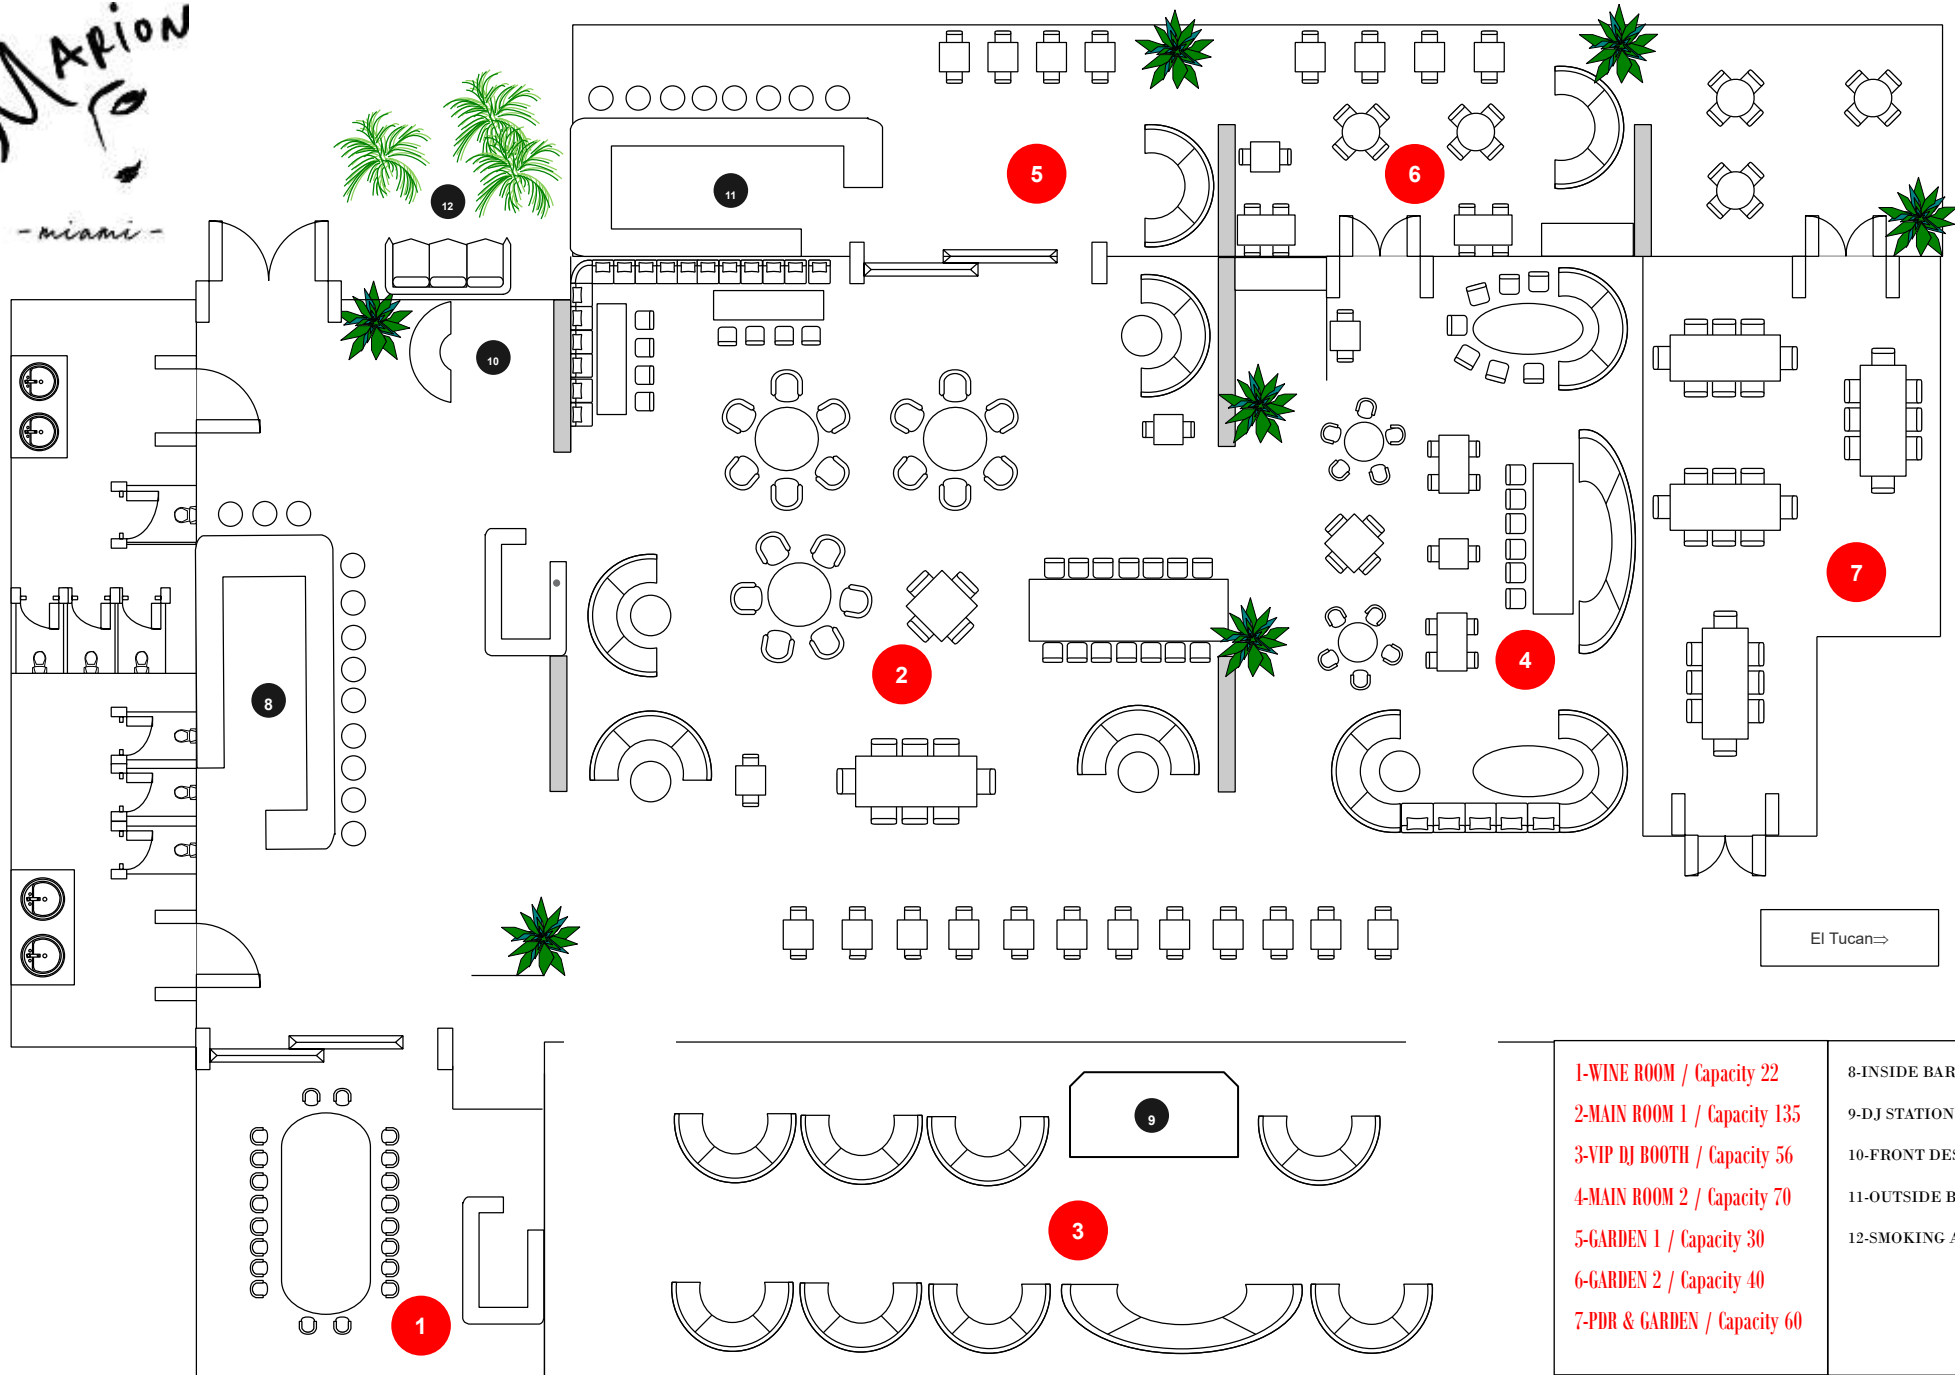

 - miami -

El Tucan →

1-WINE ROOM / Capacity 22	8-INSIDE BAR
2-MAIN ROOM 1 / Capacity 135	9-DJ STATION
3-VIP DJ BOOTH / Capacity 56	10-FRONT DESK
4-MAIN ROOM 2 / Capacity 70	11-OUTSIDE BAR
5-GARDEN 1 / Capacity 30	12-SMOKING AREA
6-GARDEN 2 / Capacity 40	
7-PDR & GARDEN / Capacity 60	